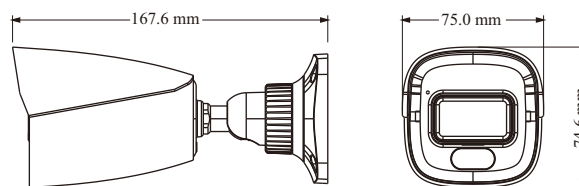

### DORI Distance

Lens	Detect	Observe	Recognize	Identify
2.8mm	41m(133ft)	16m(53ft)	8m(27ft)	4m(13ft)
3.6mm	50m(163ft)	20m(65ft)	10m(33ft)	5m(16ft)
<b>Others</b>				
Power Supply	DC12V/PoE			
Power Consumption	<6W			
Storage Conditions	-30 °C ~ 65°C (-22°F~149°F), Humidity: less than 95 % (non-condensing)			
Operating Conditions	-30 °C ~ 60 °C (-22°F~140°F), Humidity: less than 95 % (non-condensing)			
Dimensions ( mm )	167.6 × 75 × 74.6			
Weight ( net )	Approx. 0.45KG			
Installation	Ceiling mounting; wall mounting			
Certificate	CE, FCC			
Environmental Protection	Complies with Directive EU RoHS, WEEE(2012/19/EU), directive 94/62/EC and REACH(EC1907/2006)			

### DIMENSIONS